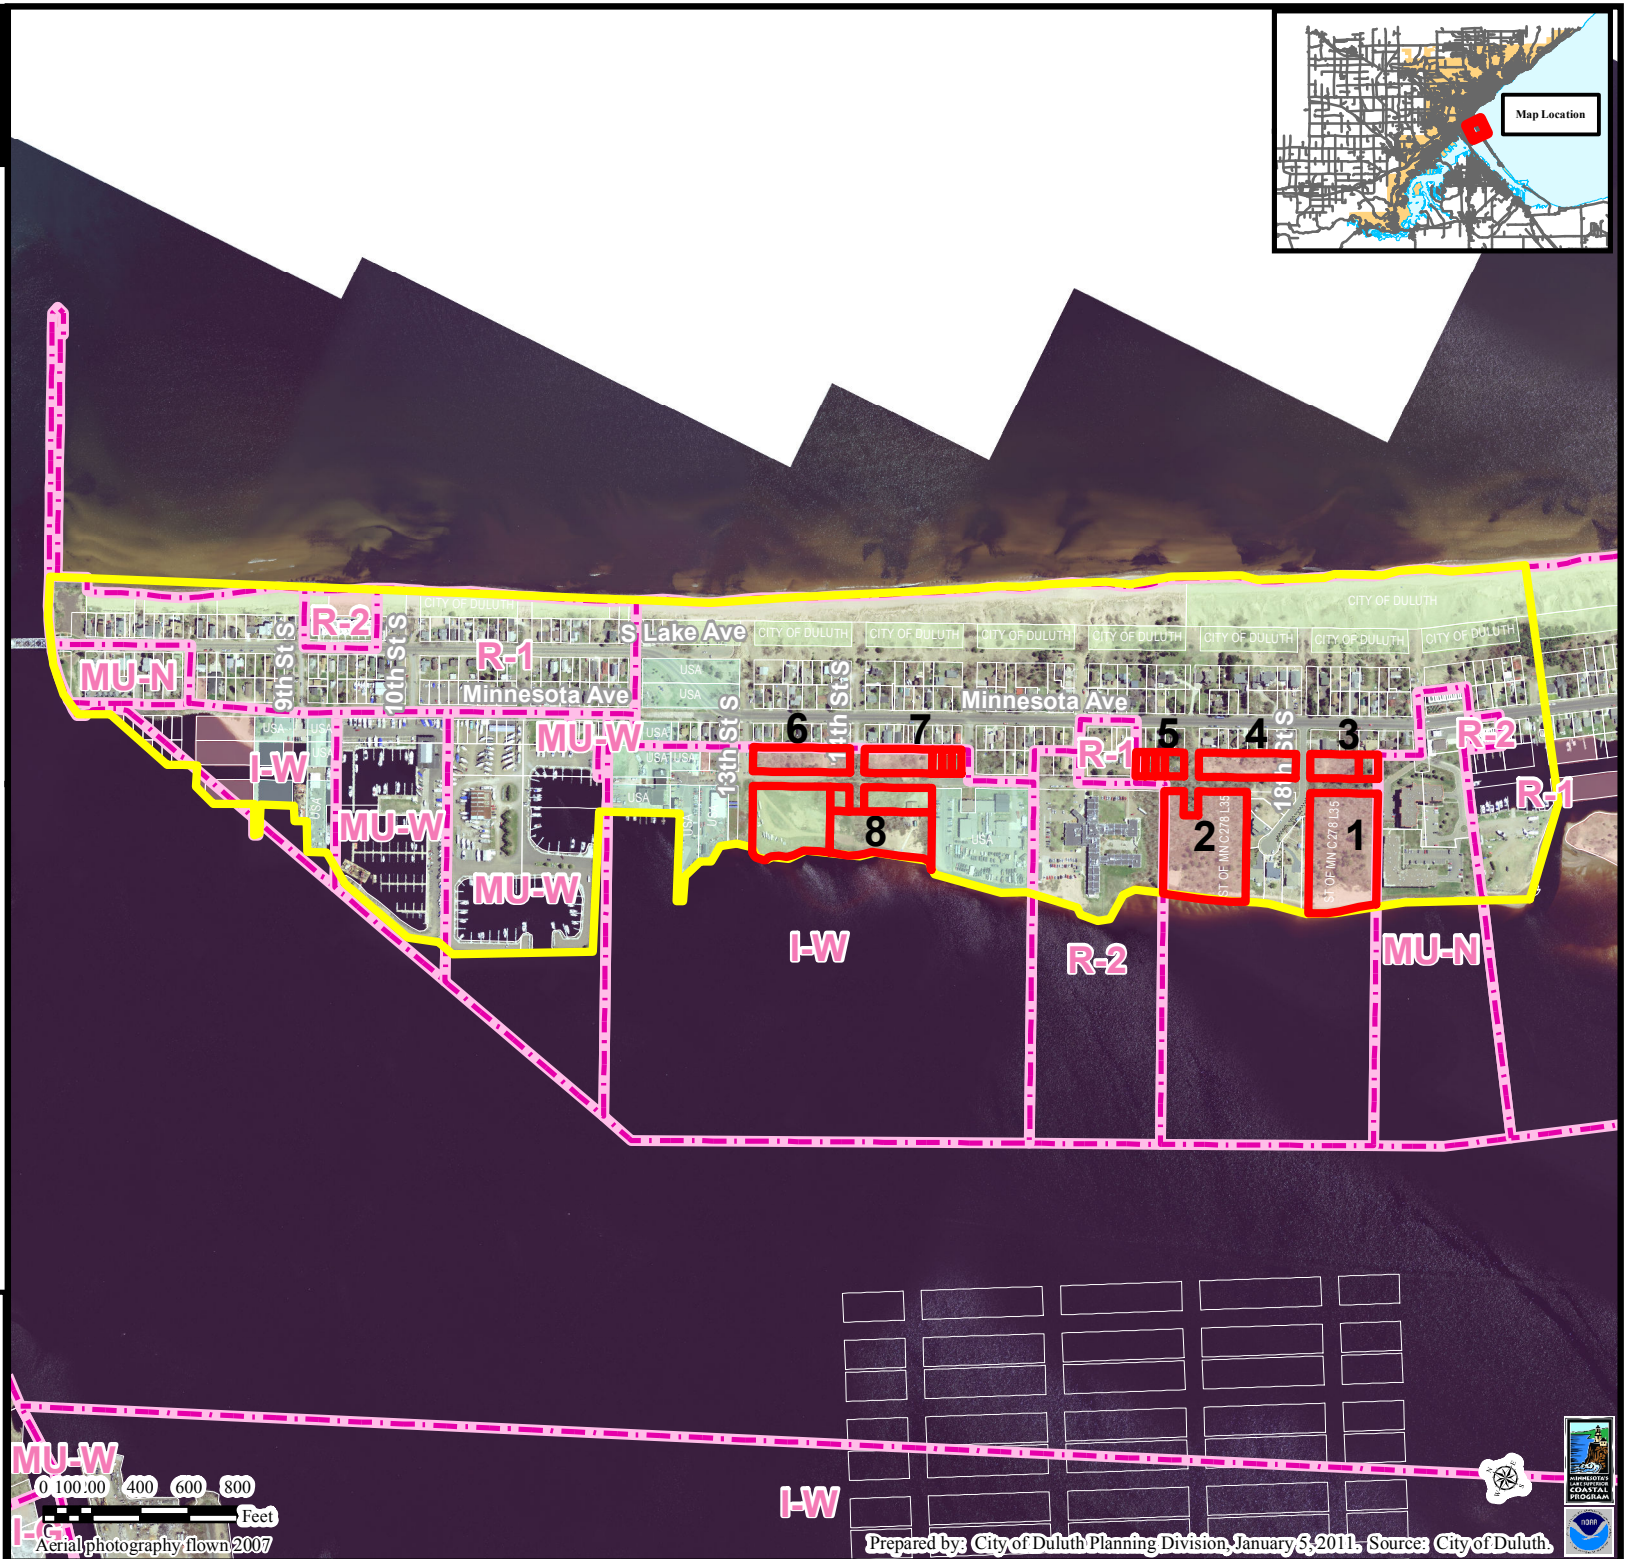

**Legend**

-  StudyArea
-  Zoning (Final)
-  Buildable area

The City of Duluth has tried to ensure that the information contained in this map or electronic document is accurate. The City of Duluth makes no warranty or guarantee concerning the accuracy or reliability. This drawing/data is neither a legally recorded map nor a survey and is not intended to be used as one. The drawing/data is a compilation of records, information and data located in various City, County and State offices and other sources affecting the area shown and is to be used for reference purposes only. The City of Duluth shall not be liable for errors contained within this data provided or for any damages in connection with the use of this information contained within.